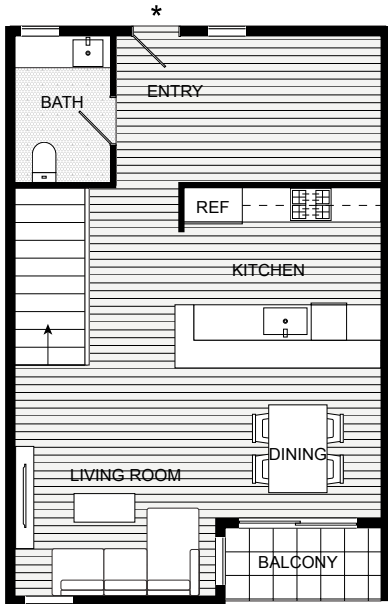

orlando 8

UNIT 303-MAIN LEVEL

UNIT 303-UPPER LEVEL

UNIT 303-ROOFTOP

unit 303

2 Bed / 2.5 Bath
1428 sq ft

Orlando 8 Residences
118 N. Orlando Avenue
Los Angeles, CA 90048
www.Orlando8.com

All floor plans are artists renderings for illustrative purposes and may not be to scale. All dimensions and distances are approximate and may vary. All photos and views are approximate representations and may not depict actual product. Not all features are available in every apartment. All specifications, availability, & pricing are subject to change.