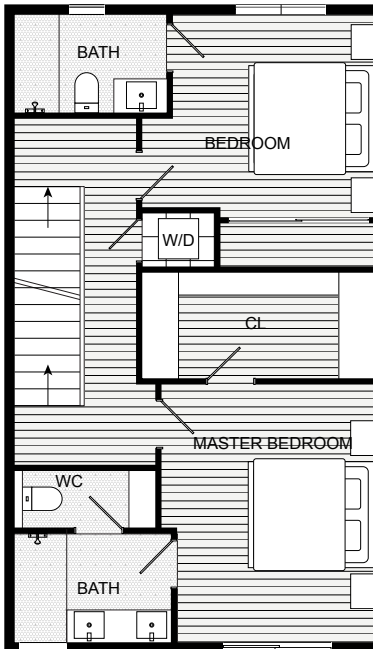

orlando 8

UNIT 303-MAIN LEVEL

UNIT 303-UPPER LEVEL

UNIT 303-ROOFTOP

unit 303

2 Bed / 2.5 Bath
1428 sq ft

Orlando 8 Residences
118 N. Orlando Avenue
Los Angeles, CA 90048
www.Orlando8.com

All floor plans are artists renderings for illustrative purposes and may not be to scale. All dimensions and distances are approximate and may vary. All photos and views are approximate representations and may not depict actual product. Not all features are available in every apartment. All specifications, availability, & pricing are subject to change.