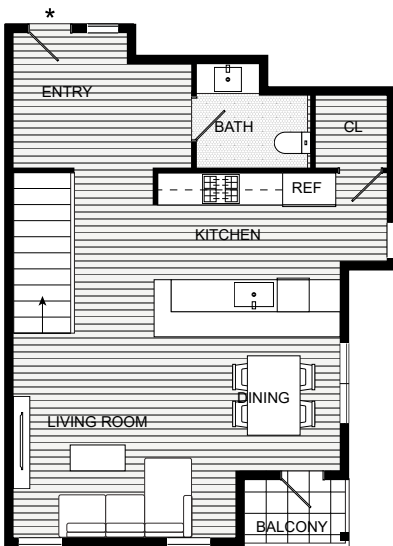

# orlando 8

UNIT 304-MAIN LEVEL

UNIT 304-UPPER LEVEL

UNIT 304-ROOFTOP

unit 304

2 Bed / 2.5 Bath  
1491 sq ft

Orlando 8 Residences  
118 N. Orlando Avenue  
Los Angeles, CA 90048  
[www.Orlando8.com](http://www.Orlando8.com)

All floor plans are artists renderings for illustrative purposes and may not be to scale. All dimensions and distances are approximate and may vary. All photos and views are approximate representations and may not depict actual product. Not all features are available in every apartment. All specifications, availability, & pricing are subject to change.