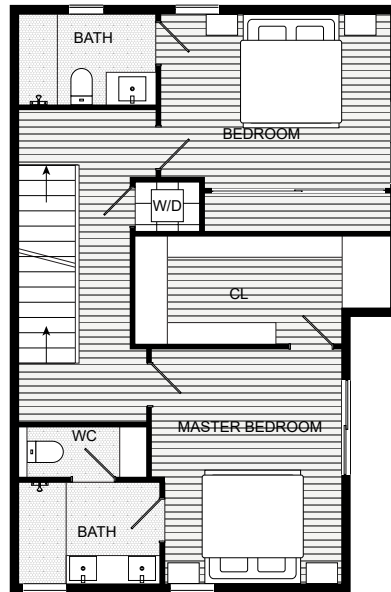

# orlando 8

UNIT 304-MAIN LEVEL

UNIT 304-UPPER LEVEL

UNIT 304-ROOFTOP

unit 304

2 Bed / 2.5 Bath  
1491 sq ft

Orlando 8 Residences  
118 N. Orlando Avenue  
Los Angeles, CA 90048  
[www.Orlando8.com](http://www.Orlando8.com)

All floor plans are artists renderings for illustrative purposes and may not be to scale. All dimensions and distances are approximate and may vary. All photos and views are approximate representations and may not depict actual product. Not all features are available in every apartment. All specifications, availability, & pricing are subject to change.