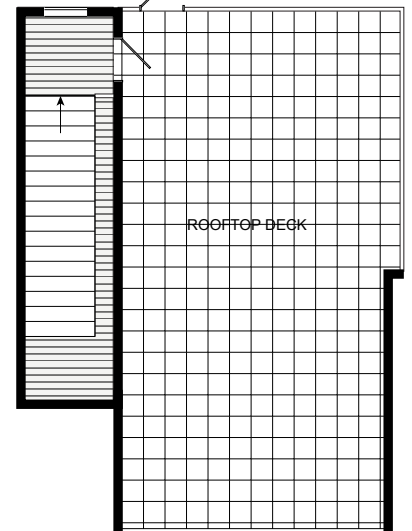

# orlando 8

UNIT 304-MAIN LEVEL

UNIT 304-UPPER LEVEL

UNIT 304-ROOFTOP

unit 304

2 Bed / 2.5 Bath  
1491 sq ft

Orlando 8 Residences  
118 N. Orlando Avenue  
Los Angeles, CA 90048  
[www.Orlando8.com](http://www.Orlando8.com)

All floor plans are artists renderings for illustrative purposes and may not be to scale. All dimensions and distances are approximate and may vary. All photos and views are approximate representations and may not depict actual product. Not all features are available in every apartment. All specifications, availability, & pricing are subject to change.