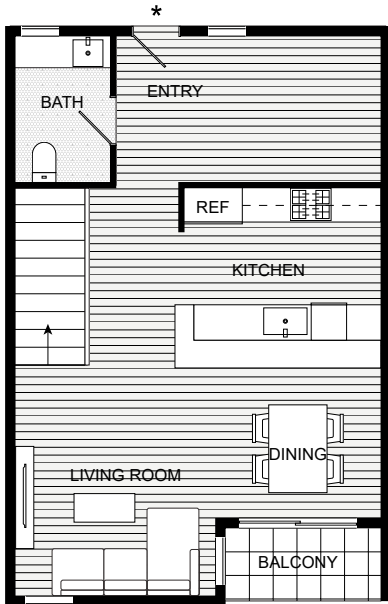

orlando 8

UNIT 302-MAIN LEVEL

UNIT 302-UPPER LEVEL

UNIT 302-ROOFTOP

unit 302

2 Bed / 2.5 Bath
1428 sq ft

Orlando 8 Residences
118 N. Orlando Avenue
Los Angeles, CA 90048
www.Orlando8.com

All floor plans are artists renderings for illustrative purposes and may not be to scale. All dimensions and distances are approximate and may vary. All photos and views are approximate representations and may not depict actual product. Not all features are available in every apartment. All specifications, availability, & pricing are subject to change.