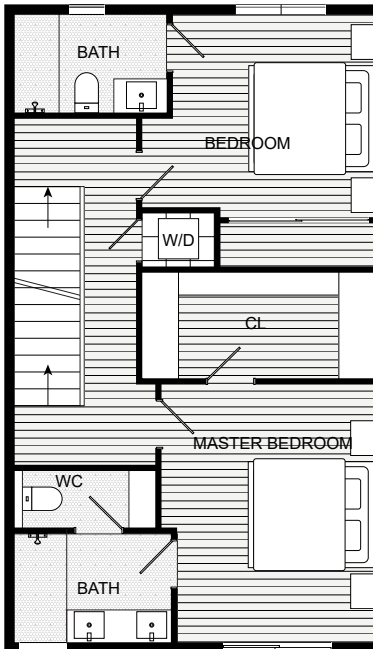

orlando 8

UNIT 302-MAIN LEVEL

UNIT 302-UPPER LEVEL

UNIT 302-ROOFTOP

unit 302

2 Bed / 2.5 Bath
1428 sq ft

Orlando 8 Residences
118 N. Orlando Avenue
Los Angeles, CA 90048
www.Orlando8.com

All floor plans are artists renderings for illustrative purposes and may not be to scale. All dimensions and distances are approximate and may vary. All photos and views are approximate representations and may not depict actual product. Not all features are available in every apartment. All specifications, availability, & pricing are subject to change.