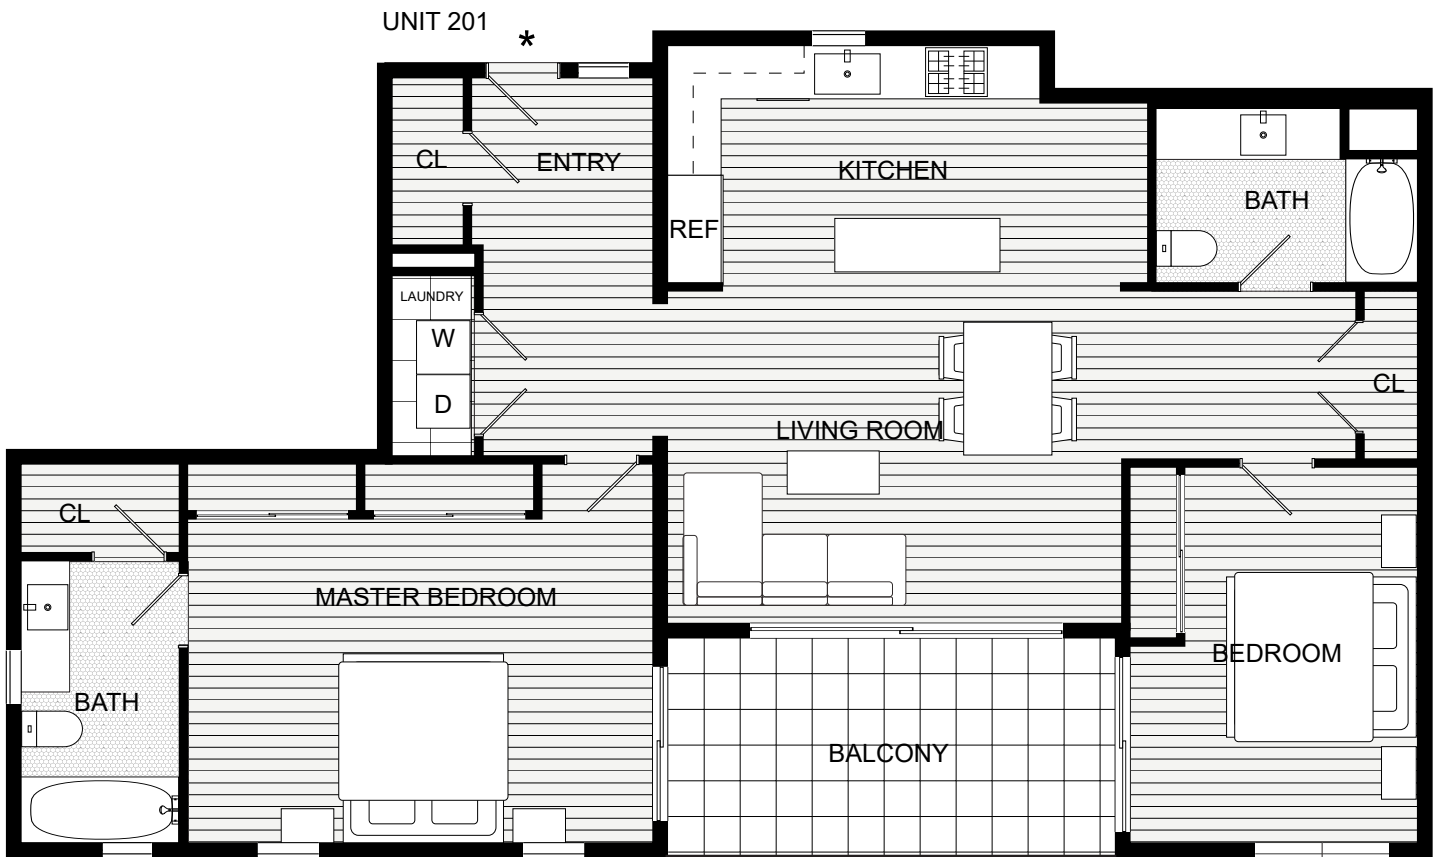

orlando 8

unit 201

2 Bed / 2 Bath
1325 sq ft

Orlando 8 Residences
118 N. Orlando Avenue
Los Angeles, CA 90048
www.Orlando8.com

All floor plans are artists renderings for illustrative purposes and may not be to scale. All dimensions and distances are approximate and may vary. All photos and views are approximate representations and may not depict actual product. Not all features are available in every apartment. All specifications, availability, & pricing are subject to change.