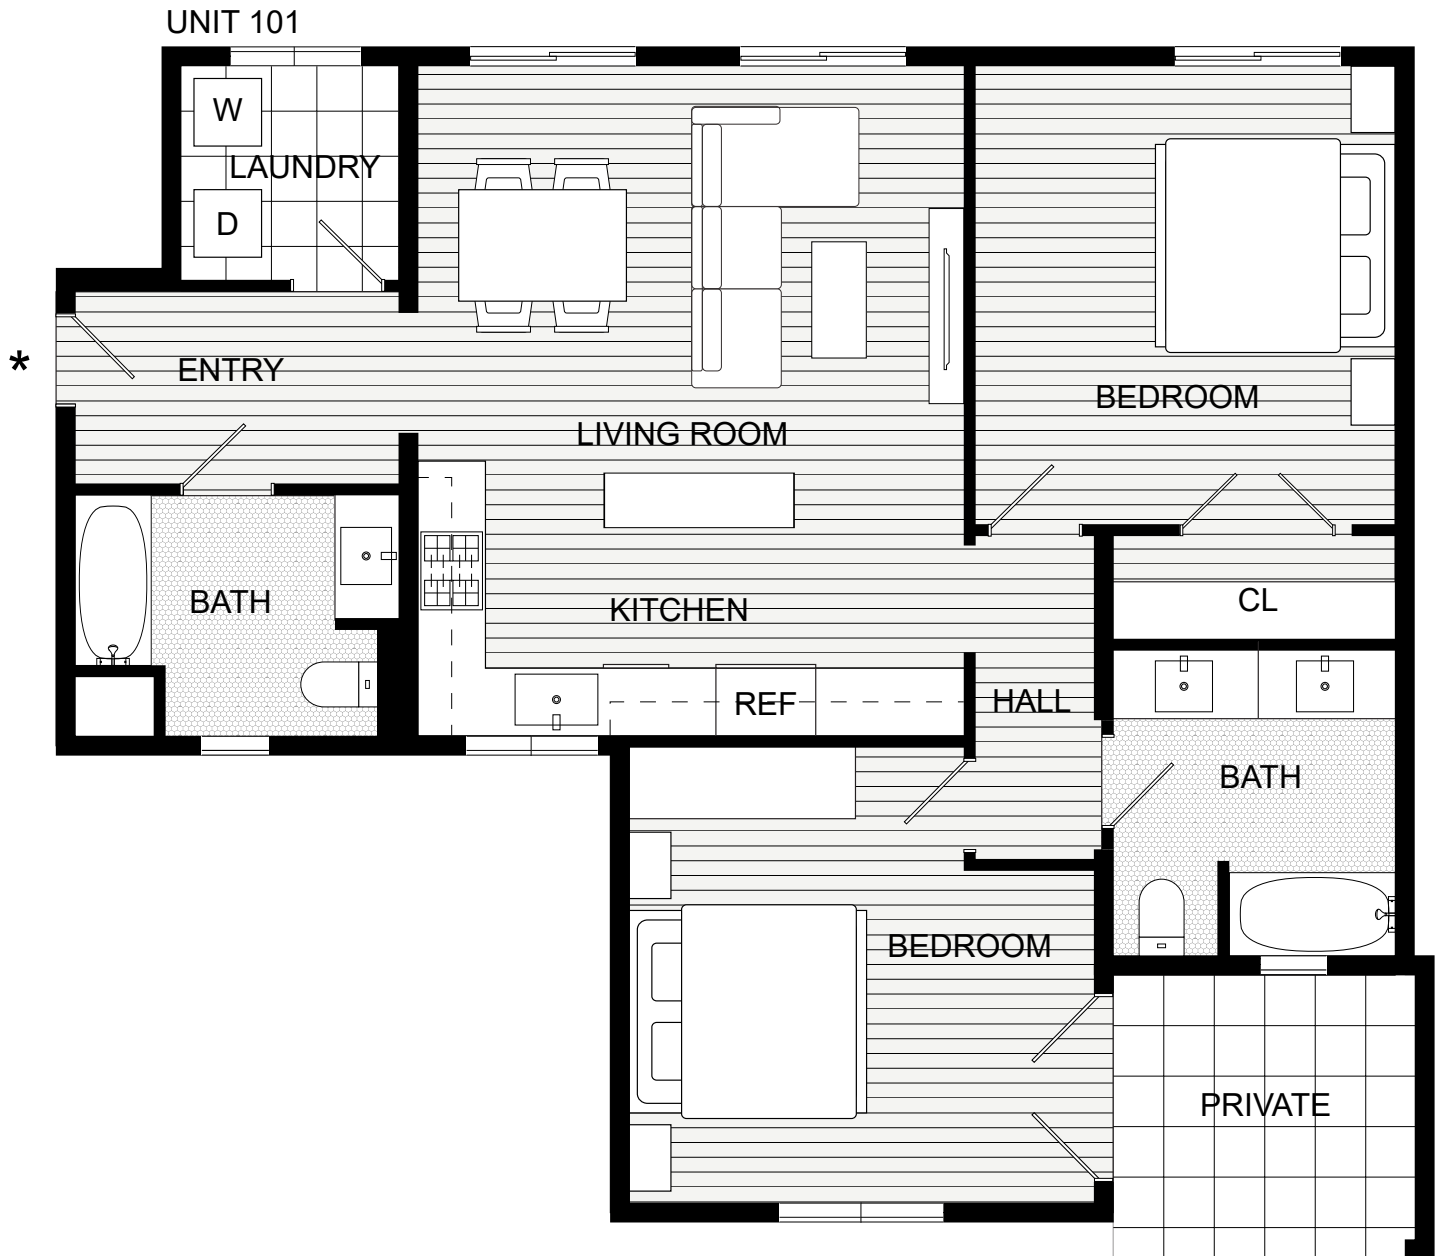

orlando 8

unit 101

2 Bed / 2 Bath
915 sq ft

Orlando 8 Residences
118 N. Orlando Avenue
Los Angeles, CA 90048
www.Orlando8.com

All floor plans are artists renderings for illustrative purposes and may not be to scale. All dimensions and distances are approximate and may vary. All photos and views are approximate representations and may not depict actual product. Not all features are available in every apartment. All specifications, availability, & pricing are subject to change.